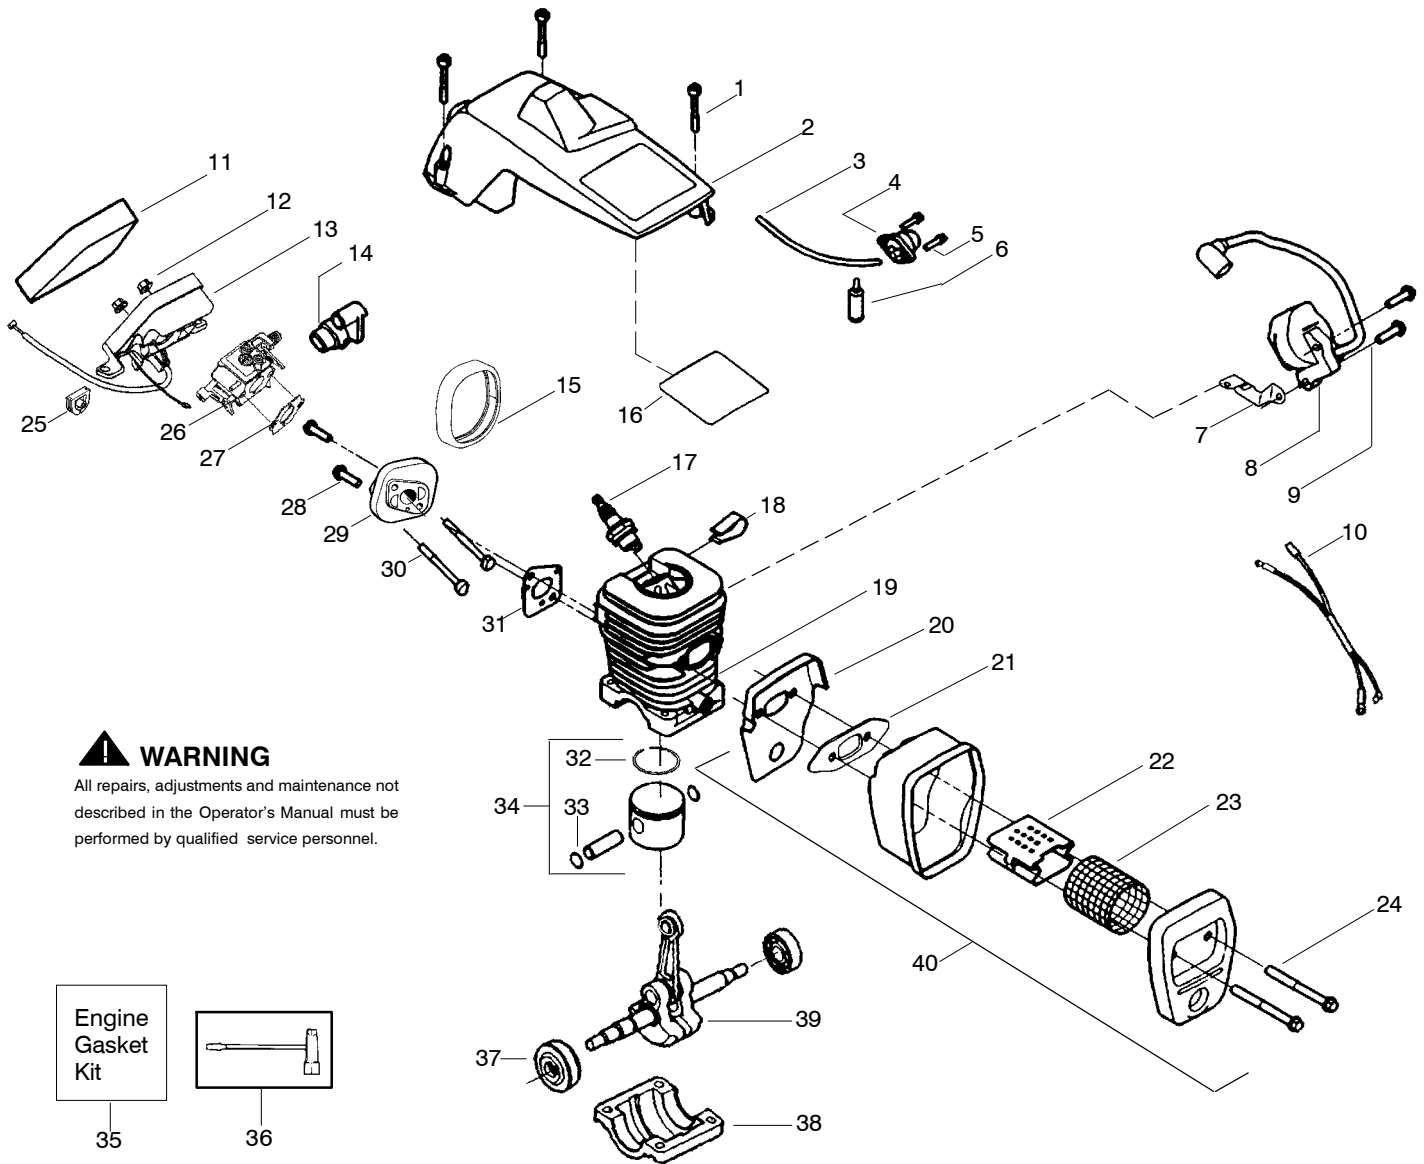

WARNING

All repairs, adjustments and maintenance not described in the Operator's Manual must be performed by qualified service personnel.

Engine Gasket Kit

35

36

Ref.	Part No.	Description	Ref.	Part No.	Description	Ref.	Part No.	Description
1.	530016153	Screw	19.	530012550	Cylinder	36.	530031135	Scrench
2.	530056914	Assy - Cylinder Shield (includes # 16)	20.	530049870	Backplate - Muffler	37.	530056363	Assy - Seal & Bearing
3.	530069247	Kit - Fuel Line (Small)	21.	530069608	Gasket - Muffler (kit)	38.	530037935	Cap - Crankcase
4.	530071835	Kit - Air Purge (Incl. #5)	22.	530037813	Diffuser - Muffler	39.	530047062	Assy - Crankshaft
5.	530015780	Screw	23.	530036103	Screen - Spark	40.	530047207	Assy - Muffler (Incl. 20 - 24)
6.	530095646	Assy - Fuel Pick-up	24.	530016132	Bolt - Muffler			Not Shown
7.	530047442	Strap - Ground	25.	530047631	Grommet - Throttle Cable			
8.	530039198	Ignition Module	26.	---	Kit - Carburetor			
9.	530015814	Screw		530071820	Zama (W - 20)			Manuals
10.	530057475	Assy - Wire Harness		530071821	Walbro (WT - 662)			(Scan)
11.	530037793	Foam - Air Filter	27.	530069608	Gasket - Carb. (kit)	✓	545123690	(Euro I)
12.	530016101	Nut	28.	530016386	Screw	✓	545123691	(Euro II)
13.	530057702	Assy - Air Box	29.	530049700	Carb. Adapter	✓	545123692	(Euro III)
14.	530035526	Grommet - Carb Adjust	30.	530016187	Screw	✓	545123693	(Euro IV)
15.	530054144	Seal - Carb Adapter	31.	530069608	Gasket - Adaptor (kit)	✓	545123694	(Euro V)
16.	530055698	Reflector - Heat	32.	530038729	Ring - Piston	✓	545123695	(Turkish)
17.	952030150	Spark Plug (RCJ - 7Y)	33.	530015697	Retainer - Piston Pin	✓	545123696	(Russian)
18.	530016136	Clip - High Tension Lead	34.	530071408	Kit - Piston (Incl. 32 & 33)	✓	545123697	Decal - Warning
			35.	530069608	Kit - Engine Gasket (Incl. 21, 27 & 31)		545003015	

✓ = NEW PART NUMBER FOR THIS IPL

★ = REFER TO THE SERVICE REFERENCE INDICATED FOR MORE INFORMATION. (LOCATED AT END OF IPL)